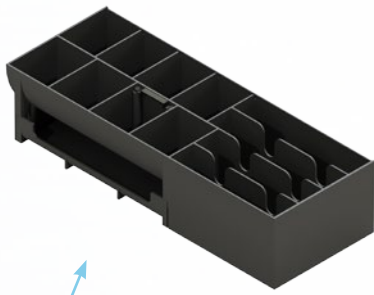

## A Compact, Short Opening Cash Drawer

The MICRO, which accepts the majority of European currencies, is a uniquely designed drawer that has the same footprint as a Flip Lid but with all the functions of a front opening cash drawer.

### High Capacity

The removable high volume insert can accommodate 4 notes and 8 coins, with additional media storage underneath the coin cups.

### Versatile

The MICRO insert is compatible with the 460 Flip Lid cash drawer, providing an easy and practical solution for retailers operating both Flip Lid and Slide Out cash drawers.

INSTALL IT. FORGET IT.