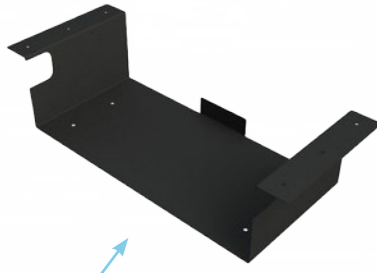

Under counter mounting bracket