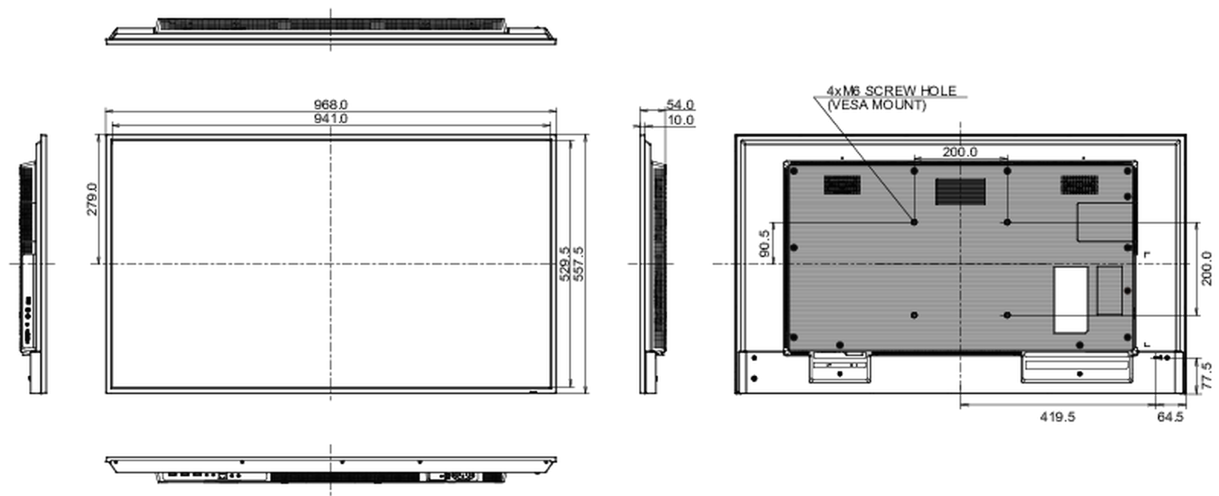

## 09 DIMENSIONS / WEIGHT

<b>Product dimensions W x H x D</b>	968 x 557.5 x 54mm
<b>Box dimensions W x H x D</b>	1075 x 683 x 127mm
<b>Weight (without box)</b>	8.4kg
<b>EAN code</b>	4948570123513

All trademarks and registered trademarks acknowledged. E & O E. Specification subject to change without notice. All LCD's comply with ISO-9241-307:2008 in connection with pixel defects.