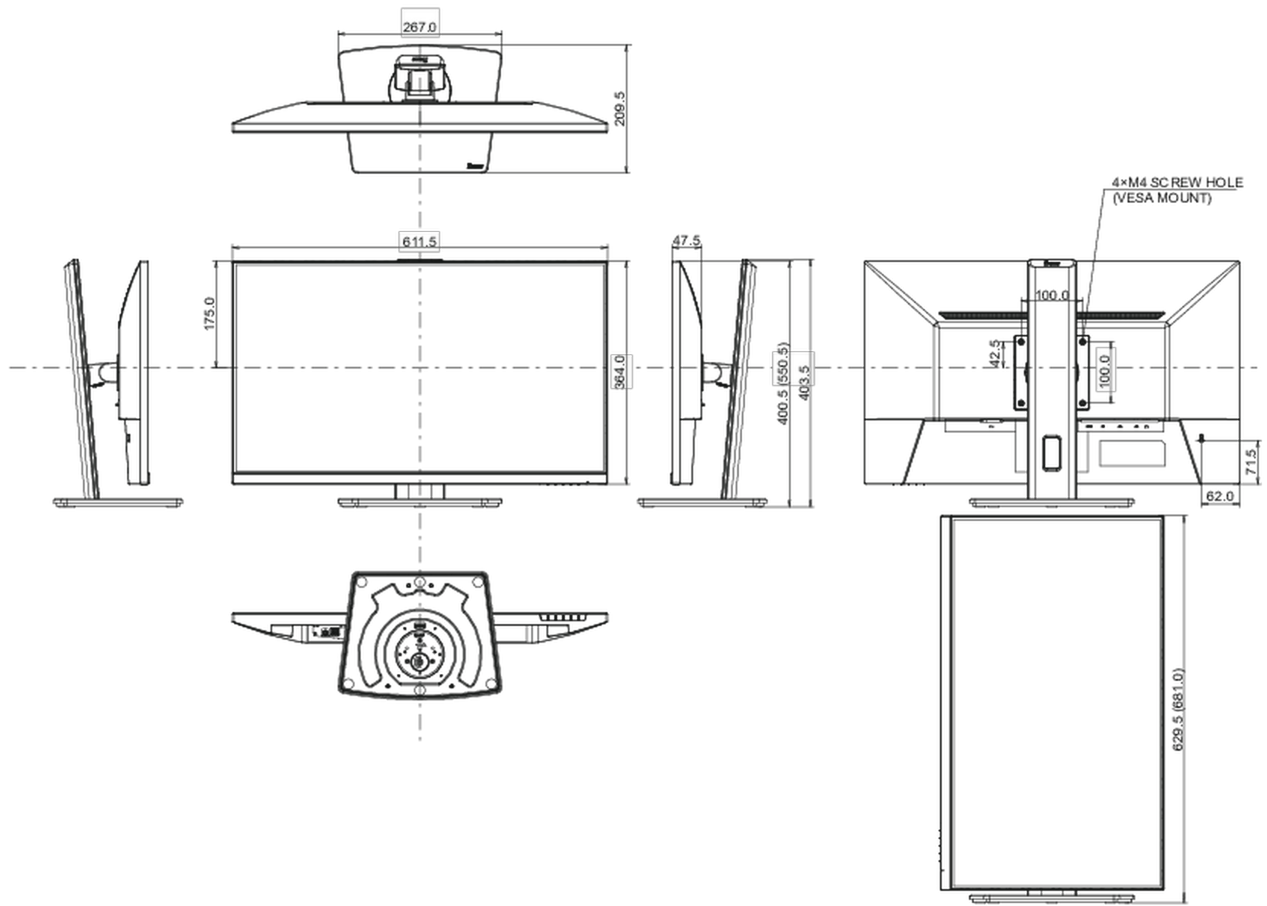

All trademarks and registered trademarks acknowledged. E & O E. Specification subject to change without notice. All LCD's comply with ISO-9241-307:2008 in connection with pixel defects.

© IYAMA CORPORATION. ALL RIGHTS RESERVED