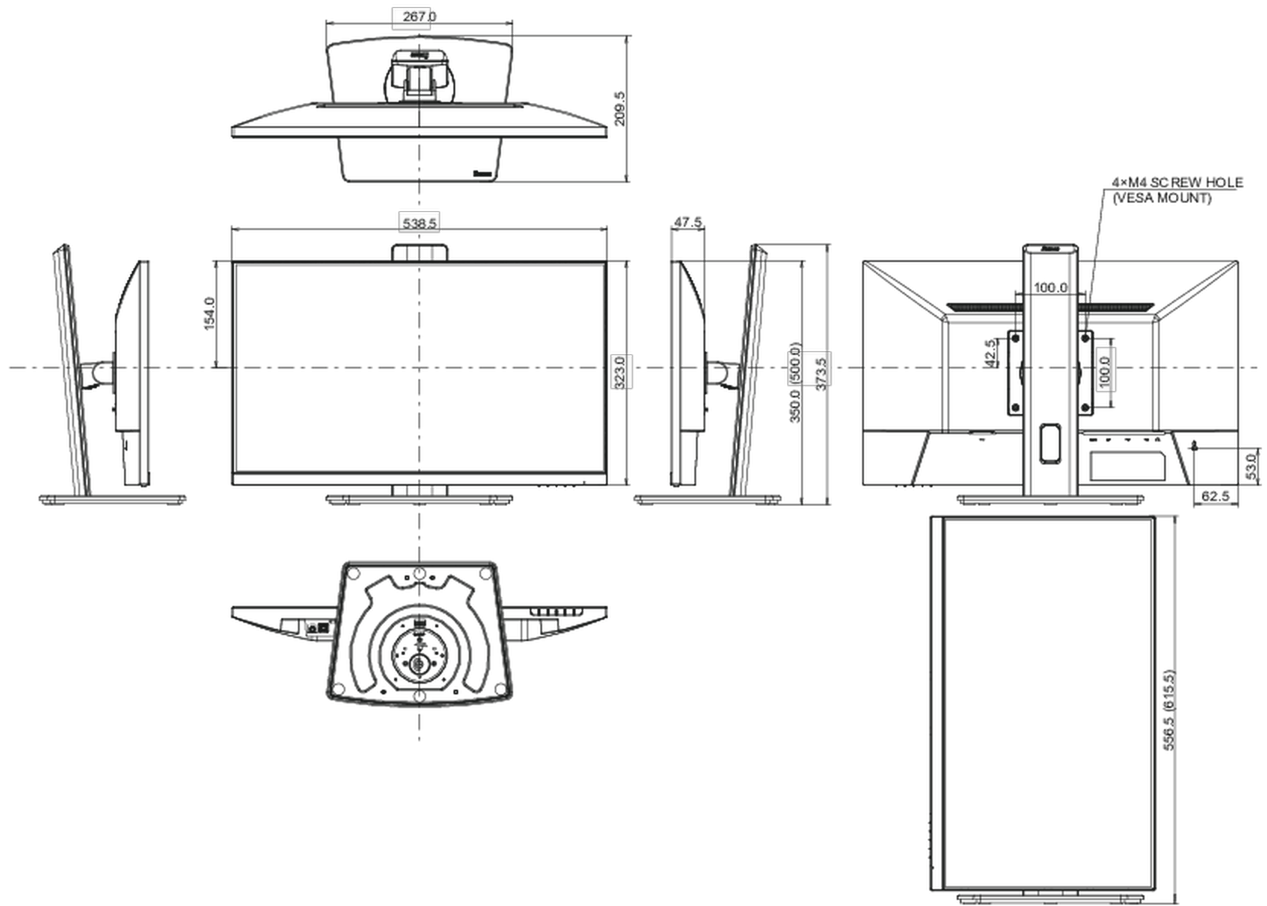

01 DISPLAY CHARACTERISTICS

Design	3-side borderless
Diagonal	23.8", 60.5cm
Panel	IPS panel technology LED, matte finish
Native resolution	1920 x 1080 @100Hz (2.1 megapixel Full HD)
Aspect ratio	16:9
Panel brightness	250 cd/m ²
Static contrast	1000:1
Advanced contrast	80M:1
Response time (MPRT)	1ms
Viewing zone	horizontal/vertical: 178°/178°, right/left: 89°/89°, up/down: 89°/89°
Colour support	16.7mIn (sRGB: 96%; NTSC: 72%)
Horizontal Sync	30 - 110kHz
Viewable area W x H	527 x 296.5mm, 20.8 x 11.7"
Pixel pitch	0.275mm
Colour	matte, black

04 MECHANICAL

Display position adjustments	height, swivel, tilt, pivot (rotation both sides)
Height adjustment	150mm
Rotation (PIVOT function)	90°
Swivel stand	90°; 45° left; 45° right
Tilt angle	23° up; 5° down
VESA mounting	100 x 100mm

REACH SVHC above 0.1%: Lead

08 DIMENSIONS / WEIGHT

Product dimensions W x H x D 538.5 x 350 (500) x 209,5mm

Box dimensions W x H x D 685 x 405 x 126mm

Weight (without box) 4.6kg

Weight (with box) 5.9kg

EAN code 4948570123049